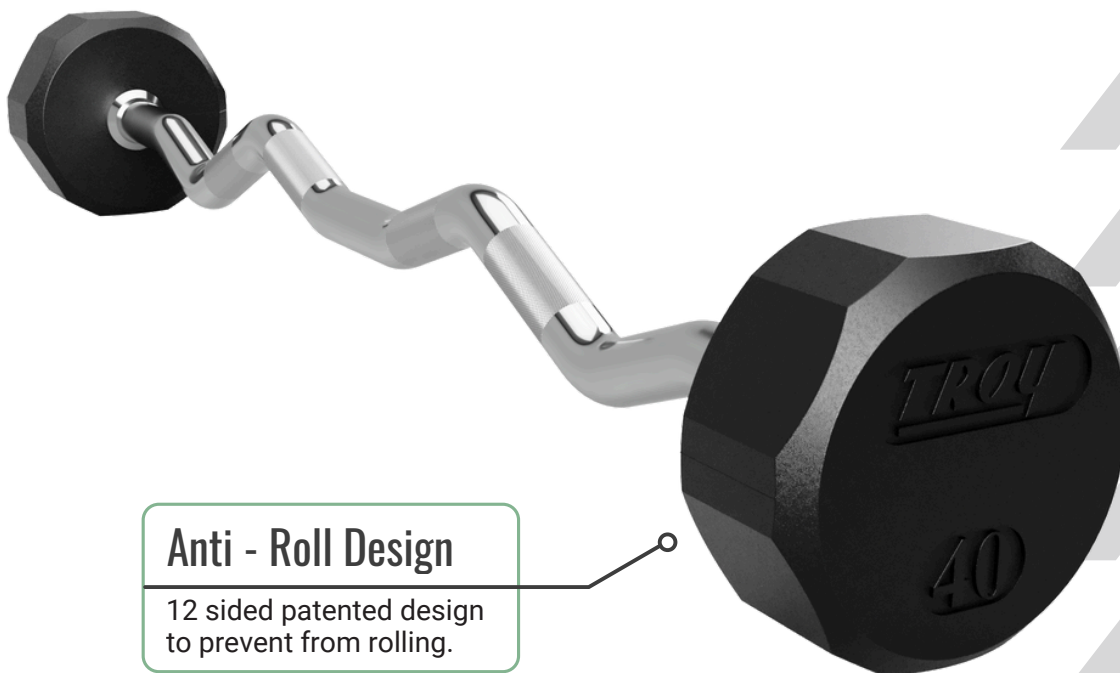

12 SIDED RUBBER EZ BARBELL

SKU: TZB-R

TROY[®]
BARBELL & FITNESS

Anti - Roll Design

12 sided patented design to prevent from rolling.

PRODUCT SPECIFICATIONS

Color	Black
Sizes	20-110 lb in 10 lb increments
Material	Rubber
Barbell Grip Size	30 mm
Inside Distance between heads	820 mm (32.3 in.)

The EZ Curl Fixed Rubber Barbell is the ideal solution for home or garage gyms with limited space. Designed for both novice and experienced weightlifters, this compact, pre-loaded bar is built to enhance overall strength and muscle development. Featuring a 30 mm curved shaft, this bar is perfect for powerlifting, bodybuilding, and Olympic weightlifting.